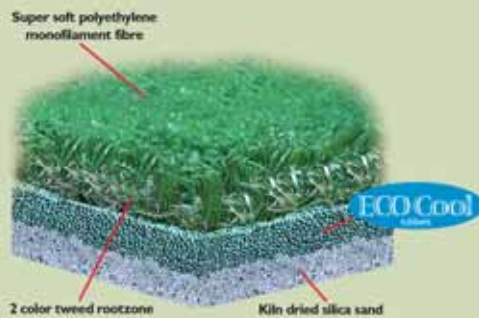

# EagleLawn®

EagleLawn® is the new 3rd generation of artificial monofilament turf that looks and feels like natural grass, all 12 months of the year.

The new generation of lawns from EagleLawn®, incorporates the same technology that major football stadiums are using with "ECOCool rubber" infills.

- no watering
- no mud
- no mowing or fertilising
- no weeds or harmful pesticides
- no fading or brown patches

## A wide range of uses for EagleLawn®

- LAWNS AND BACKYARDS
- BUILDING ROOF-TOPS
- SWIMMING POOL AREAS
- PATIOS AND PORCHES
- GOLF COURSES
- AIRPORTS
- PARKS AND RECREATION
- CHILDREN'S PLAY AREAS
- SPORTSGROUNDS
- ROAD SIDES AND TRAFFIC ISLANDS
- APARTMENT COMPLEXES
- NON SLIP APPLICATIONS

## EagleLawn® Tweed MF with 2 color rtz

EagleLawn® Tweed MF –with 2 color rtz (root-zone) – EagleLawn Tweed is designed to look exactly like the natural grass on "warmer" countries. It consists of a top grade monofilament polyethylene yarn, supported by a 2 color tweed rootzone layer. It can be installed with or without infill.