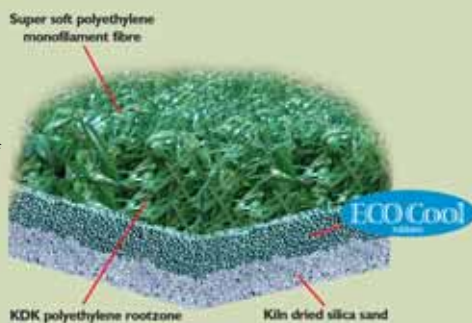

## A wide range of uses for EagleLawn®

- LAWNS AND BACKYARDS
- BUILDING ROOF-TOPS
- SWIMMING POOL AREAS
- PATIOS AND PORCHES
- GOLF COURSES
- AIRPORTS
- PARKS AND RECREATION
- CHILDREN'S PLAY AREAS
- SPORTSGROUNDS
- ROAD SIDES AND TRAFFIC ISLANDS
- APARTMENT COMPLEXES
- NON SLIP APPLICATIONS

## EagleLawn® Tweed MF with 2 color rtz

EagleLawn® Tweed MF –with 2 color rtz (root-zone) – EagleLawn Tweed is designed to look exactly like the natural grass on "warmer" countries. It consists of a top grade monofilament polyethylene yarn, supported by a 2 color tweed rootzone layer. It can be installed with or without infill.

## EagleLawn® Dundee MF with 1 color rtz

EagleLawn Dundee MF – with 1 color rtz – EagleLawn Dundee is designed to look very green like countries with higher rainfall. It consists of a top grade monofilament polyethylene yarn, supported by a green KDK rootzone layer. It can be installed with or without infill.