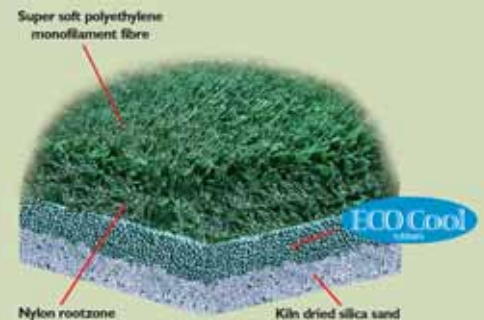

## A wide range of uses for EagleLawn®

- LAWNS AND BACKYARDS
- BUILDING ROOF-TOPS
- SWIMMING POOL AREAS
- PATIOS AND PORCHES
- GOLF COURSES
- AIRPORTS
- PARKS AND RECREATION
- CHILDREN'S PLAY AREAS
- SPORTSGROUNDS
- ROAD SIDES AND TRAFFIC ISLANDS
- APARTMENT COMPLEXES
- NON SLIP APPLICATIONS

## EagleLawn® Tweed MF with 2 color rtz

EagleLawn® Tweed MF –with 2 color rtz (root-zone) – EagleLawn Tweed is designed to look exactly like the natural grass on "warmer" countries. It consists of a top grade monofilament polyethylene yarn, supported by a 2 color tweed rootzone layer. It can be installed with or without infill.

## EagleLawn® Dundee MF with 1 color rtz

EagleLawn Dundee MF – with 1 color rtz – EagleLawn Dundee is designed to look very green like countries with higher rainfall. It consists of a top grade monofilament polyethylene yarn, supported by a green KDK rootzone layer. It can be installed with or without infill.

## EagleLawn® Falkirk MF Premium with Nylon rtz

EagleLawn® Falkirk MF Premium – with nylon green rtz – EagleLawn® Falkirk is a premium product for use in traffic areas, with Thiolon monofilament supported by a green nylon, KDK root-zone.