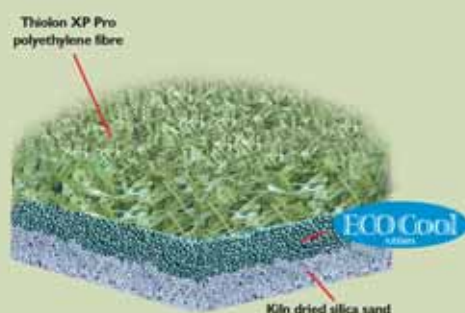

EagleLawn® Tennessee-Funturf XP Pro

EagleLawn® Tennessee-Funturf XP Pro – Made with the world's best sports yarn, from Thiolon USA. Impressive abrasion resistance leads to a massive 8 year UV warranty. EagleLawn® Tennessee-Funturf XP Pro can be chosen for Futsal, Soccer, Rugby, and high traffic landscape areas.